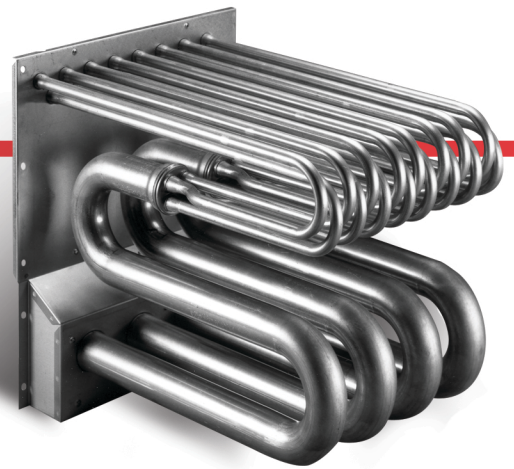

GAS FURNACES

Multi-Position Furnace

Plenum Openings

Model	BTUH (input)	BTUH (output)	Max Cooling Tons	Blower (Direct Drive)		Shipping Weight (lbs)	Cabinet Width (A)	Supply (C)		Return (B)		High Speed CFM @ 0.5 Inches W.C.	Vent Size Inches
				Motor (HP)	Size			Width	Depth	Width	Depth		
WTABA040NI2R	40,000	32,500	2	1/4	10-4	100	14-1/2"	12-15/16"	18-15/16"	12-3/4"	18-29/32"	805	3
WTABA040NI3R	40,000	32,500	3	1/3	10-6	110	14-1/2"	12-15/16"	18-15/16"	12-3/4"	18-29/32"	1265	3
WTABA060NI2R	60,000	48,800	2	1/4	10-4	105	14-1/2"	12-15/16"	18-15/16"	12-3/4"	18-29/32"	850	4
WTABA060NI3R	60,000	48,800	3	1/3	10-6	110	14-1/2"	12-15/16"	18-15/16"	12-3/4"	18-29/32"	1260	4
WTABA060NI4R	60,000	48,800	4	1/2	10-8	125	17-1/2"	15-15/16"	18-15/16"	15-3/4"	18-29/32"	1635	4
WTABA080NI2R	80,000	65,000	2	1/4	10-4	113	14-1/2"	12-15/16"	18-15/16"	12-3/4"	18-29/32"	920	4
WTABA080NI3R	80,000	65,000	3	1/3	10-6	115	14-1/2"	12-15/16"	18-15/16"	12-3/4"	18-29/32"	1230	4
WTABA080NI4R	80,000	65,000	4	1/2	10-8	125	17-1/2"	15-15/16"	18-15/16"	15-3/4"	18-29/32"	1645	4
WTABA080NI5R	80,000	65,000	5	3/4	Dual 10-4	140	20-1/2"	18-15/16"	18-15/16"	18-3/4"	18-29/32"	1930	4
WTABA100NI3R	100,000	81,300	3	1/3	10-6	125	17-1/2"	15-15/16"	18-15/16"	15-3/4"	18-29/32"	1250	4
WTABA100NI4R	100,000	81,300	4	1/2	10-8	130	17-1/2"	15-15/16"	18-15/16"	15-3/4"	18-29/32"	1580	4
WTABA100NI5R	100,000	81,300	5	3/4	Dual 10-4	145	20-1/2"	18-15/16"	18-15/16"	18-3/4"	18-29/32"	1950	4
WTABA120NI4R	120,000	97,600	4	1/2	10-8	145	20-1/2"	18-15/16"	18-15/16"	18-3/4"	18-29/32"	1655	4
WTABA120NI5R	120,000	97,600	5	3/4	Dual 10-4	150	20-1/2"	18-15/16"	18-15/16"	18-3/4"	18-29/32"	1965	4
WTABA140NI4R	140,000	113,800	4	3/4	Dual 10-4	165	23-1/2"	21-15/16"	18-15/16"	21-3/4"	18-29/32"	1860	4
WTABA140NI5R	140,000	113,800	5	3/4	Dual 10-6	165	23-1/2"	21-15/16"	18-15/16"	21-3/4"	18-29/32"	2235	4