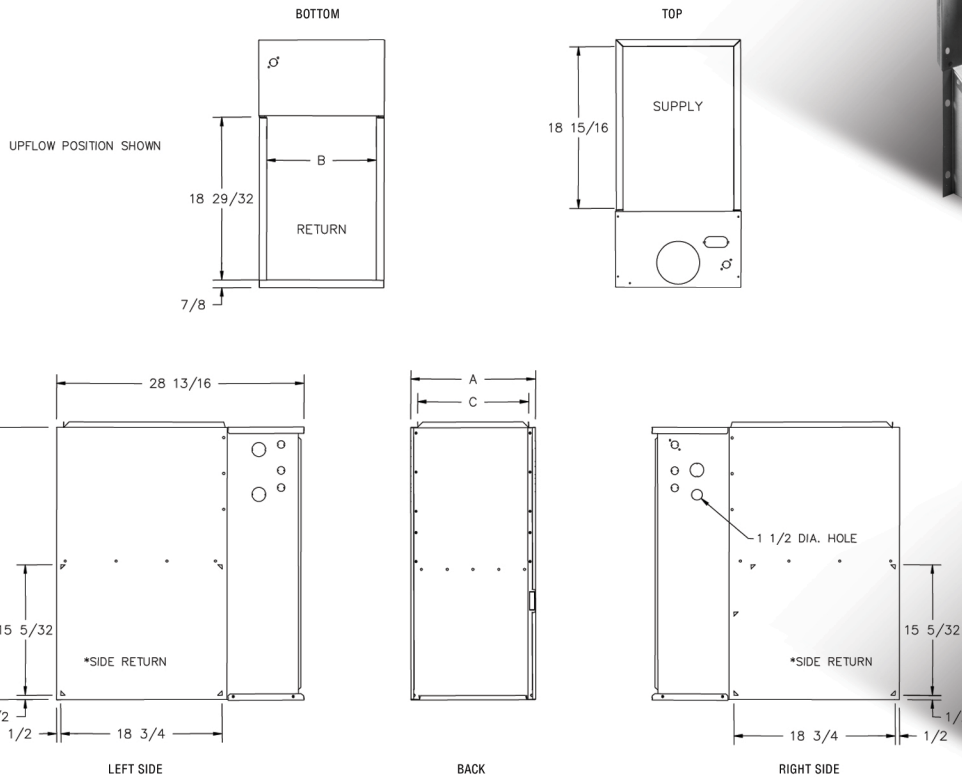

GAS FURNACES

Multi-Position Furnace

Plenum Openings

Model	BTUH (input)	BTUH (output)	Max Cooling Tons	Blower (Direct Drive)		Shipping Weight (lbs)	Cabinet Width (A)	Supply (C)		Return (B)		High Speed CFM @ 0.5 Inches W.C.	Vent Size Inches
				Motor (HP)	Size			Width	Depth	Width	Depth		
WTABA040NI2R	40,000	32,500	2	1/4	10-4	100	14-1/2"	12-15/16"	18-15/16"	12-3/4"	18-29/32"	805	3
WTABA040NI3R	40,000	32,500	3	1/3	10-6	110	14-1/2"	12-15/16"	18-15/16"	12-3/4"	18-29/32"	1265	3
WTABA060NI2R	60,000	48,800	2	1/4	10-4	105	14-1/2"	12-15/16"	18-15/16"	12-3/4"	18-29/32"	850	4
WTABA060NI3R	60,000	48,800	3	1/3	10-6	110	14-1/2"	12-15/16"	18-15/16"	12-3/4"	18-29/32"	1260	4
WTABA060NI4R	60,000	48,800	4	1/2	10-8	125	17-1/2"	15-15/16"	18-15/16"	15-3/4"	18-29/32"	1635	4
WTABA080NI2R	80,000	65,000	2	1/4	10-4	113	14-1/2"	12-15/16"	18-15/16"	12-3/4"	18-29/32"	920	4
WTABA080NI3R	80,000	65,000	3	1/3	10-6	115	14-1/2"	12-15/16"	18-15/16"	12-3/4"	18-29/32"	1230	4
WTABA080NI4R	80,000	65,000	4	1/2	10-8	125	17-1/2"	15-15/16"	18-15/16"	15-3/4"	18-29/32"	1645	4
WTABA080NI5R	80,000	65,000	5	3/4	Dual 10-4	140	20-1/2"	18-15/16"	18-15/16"	18-3/4"	18-29/32"	1930	4
WTABA100NI3R	100,000	81,300	3	1/3	10-6	125	17-1/2"	15-15/16"	18-15/16"	15-3/4"	18-29/32"	1250	4
WTABA100NI4R	100,000	81,300	4	1/2	10-8	130	17-1/2"	15-15/16"	18-15/16"	15-3/4"	18-29/32"	1580	4
WTABA100NI5R	100,000	81,300	5	3/4	Dual 10-4	145	20-1/2"	18-15/16"	18-15/16"	18-3/4"	18-29/32"	1950	4
WTABA120NI4R	120,000	97,600	4	1/2	10-8	145	20-1/2"	18-15/16"	18-15/16"	18-3/4"	18-29/32"	1655	4
WTABA120NI5R	120,000	97,600	5	3/4	Dual 10-4	150	20-1/2"	18-15/16"	18-15/16"	18-3/4"	18-29/32"	1965	4
WTABA140NI4R	140,000	113,800	4	3/4	Dual 10-4	165	23-1/2"	21-15/16"	18-15/16"	21-3/4"	18-29/32"	1860	4
WTABA140NI5R	140,000	113,800	5	3/4	Dual 10-6	165	23-1/2"	21-15/16"	18-15/16"	21-3/4"	18-29/32"	2235	4