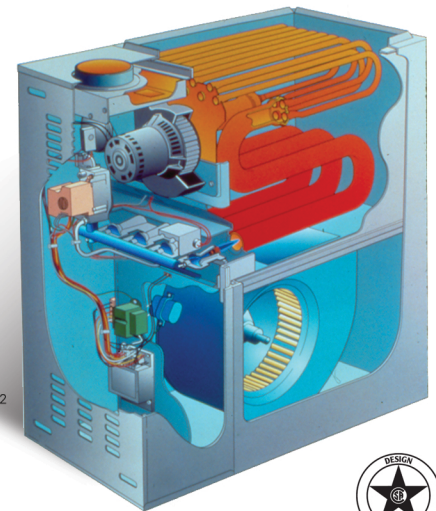

GAS FURNACES

Multi-Position Furnace

Plenum Openings

Model	BTUH (input)	BTUH (output)	Max Cooling Tons	Blower (Direct Drive)		Shipping Weight (lbs)	Cabinet Width (A)	Supply (C)		Return (B)		High Speed CFM @ 0.5 Inches W.C.	Vent Size Inches
				Motor (HP)	Size			Width	Depth	Width	Depth		
WTABA040NI2R	40,000	32,500	2	1/4	10-4	100	14-1/2"	12-15/16"	18-15/16"	12-3/4"	18-29/32"	805	3
WTABA040NI3R	40,000	32,500	3	1/3	10-6	110	14-1/2"	12-15/16"	18-15/16"	12-3/4"	18-29/32"	1265	3
WTABA060NI2R	60,000	48,800	2	1/4	10-4	105	14-1/2"	12-15/16"	18-15/16"	12-3/4"	18-29/32"	850	4
WTABA060NI3R	60,000	48,800	3	1/3	10-6	110	14-1/2"	12-15/16"	18-15/16"	12-3/4"	18-29/32"	1260	4
WTABA060NI4R	60,000	48,800	4	1/2	10-8	125	17-1/2"	15-15/16"	18-15/16"	15-3/4"	18-29/32"	1635	4
WTABA080NI2R	80,000	65,000	2	1/4	10-4	113	14-1/2"	12-15/16"	18-15/16"	12-3/4"	18-29/32"	920	4
WTABA080NI3R	80,000	65,000	3	1/3	10-6	115	14-1/2"	12-15/16"	18-15/16"	12-3/4"	18-29/32"	1230	4
WTABA080NI4R	80,000	65,000	4	1/2	10-8	125	17-1/2"	15-15/16"	18-15/16"	15-3/4"	18-29/32"	1645	4
WTABA080NI5R	80,000	65,000	5	3/4	Dual 10-4	140	20-1/2"	18-15/16"	18-15/16"	18-3/4"	18-29/32"	1930	4
WTABA100NI3R	100,000	81,300	3	1/3	10-6	125	17-1/2"	15-15/16"	18-15/16"	15-3/4"	18-29/32"	1250	4
WTABA100NI4R	100,000	81,300	4	1/2	10-8	130	17-1/2"	15-15/16"	18-15/16"	15-3/4"	18-29/32"	1580	4
WTABA100NI5R	100,000	81,300	5	3/4	Dual 10-4	145	20-1/2"	18-15/16"	18-15/16"	18-3/4"	18-29/32"	1950	4
WTABA120NI4R	120,000	97,600	4	1/2	10-8	145	20-1/2"	18-15/16"	18-15/16"	18-3/4"	18-29/32"	1655	4
WTABA120NI5R	120,000	97,600	5	3/4	Dual 10-4	150	20-1/2"	18-15/16"	18-15/16"	18-3/4"	18-29/32"	1965	4
WTABA140NI4R	140,000	113,800	4	3/4	Dual 10-4	165	23-1/2"	21-15/16"	18-15/16"	21-3/4"	18-29/32"	1860	4
WTABA140NI5R	140,000	113,800	5	3/4	Dual 10-6	165	23-1/2"	21-15/16"	18-15/16"	21-3/4"	18-29/32"	2235	4